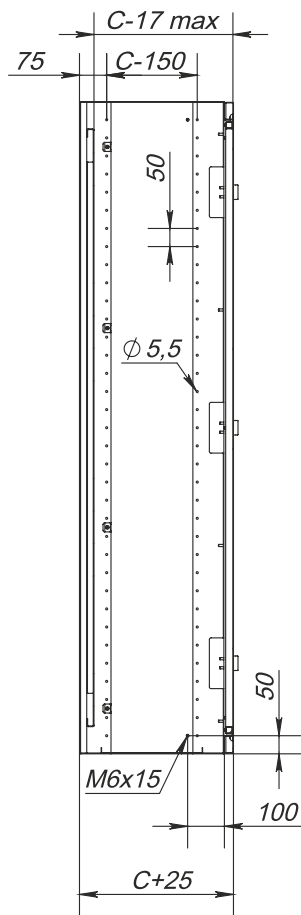

Front view

Left-side view, section

Mounting plate

Door, view from the inside

Top view, section (without the top panel)

| Dimensions (Enclosure) | | | Dimensions (Mounting plate) | | Useful Depth, mm | Weight, kg | Order No. |
|------------------------|-------------|-------------|-----------------------------|--------------|------------------|------------|-------------|
| Height L, mm | Width B, mm | Depth C, mm | Height L1, mm | Width B1, mm | | | |
| 1600 | 600 | 400 | 1450 | 514 | 383 | 62 | XMS66-1664 |
| 1800 | 600 | 400 | 1650 | 514 | 383 | 68 | XMS66-1864 |
| 1800 | 800 | 400 | 1650 | 714 | 383 | 78 | XMS66-1884 |
| 1800 | 1000 | 400 | 1650 | 914 | 383 | 90 | XMS66-18104 |
| 2000 | 600 | 400 | 1850 | 514 | 383 | 74 | XMS66-2064 |
| 2000 | 800 | 400 | 1850 | 714 | 383 | 87 | XMS66-2084 |
| 2000 | 800 | 600 | 1850 | 714 | 583 | 97 | XMS66-2086 |