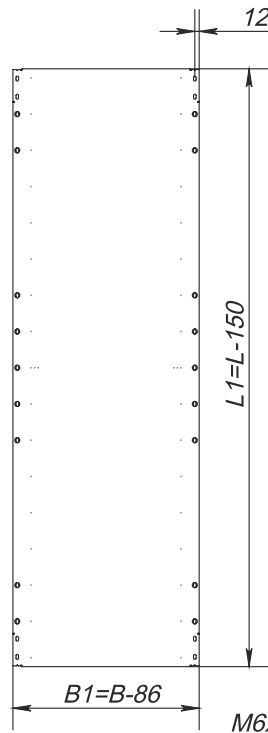

Front view

Left-side view, section

Mounting plate

Door, view from the inside

Top view, section (without the top panel)

| Dimensions (Enclosure) | | | Dimensions (Mounting plate) | | Useful Depth, mm | Weight, kg | Order No. |
|------------------------|-------------|-------------|-----------------------------|--------------|------------------|------------|-------------|
| Height L, mm | Width B, mm | Depth C, mm | Height L1, mm | Width B1, mm | | | |
| 1600 | 600 | 400 | 1450 | 514 | 383 | 62 | XMS66-1664 |
| 1800 | 600 | 400 | 1650 | 514 | 383 | 68 | XMS66-1864 |
| 1800 | 800 | 400 | 1650 | 714 | 383 | 78 | XMS66-1884 |
| 1800 | 1000 | 400 | 1650 | 914 | 383 | 90 | XMS66-18104 |
| 2000 | 600 | 400 | 1850 | 514 | 383 | 74 | XMS66-2064 |
| 2000 | 800 | 400 | 1850 | 714 | 383 | 87 | XMS66-2084 |
| 2000 | 800 | 600 | 1850 | 714 | 583 | 97 | XMS66-2086 |