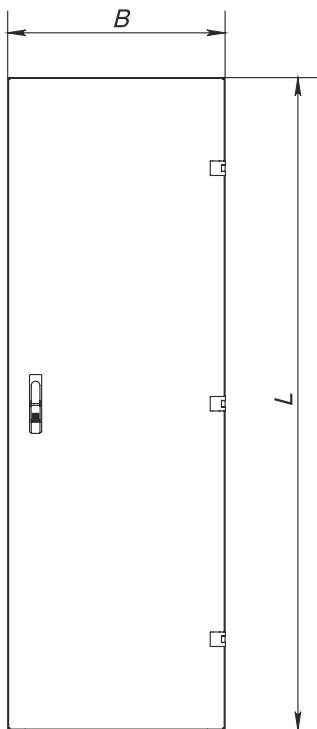

Front view

Left-side view, section

Mounting plate

Door, view from the inside

Top view, section (without the top panel)

| Dimensions (Enclosure) | | | Dimensions (Mounting plate) | | Useful Depth, mm | Weight, kg | Order No. |
|------------------------|-------------|-------------|-----------------------------|--------------|------------------|------------|-------------|
| Height L, mm | Width B, mm | Depth C, mm | Height L1, mm | Width B1, mm | | | |
| 1600 | 600 | 400 | 1450 | 514 | 383 | 62 | XMS66-1664 |
| 1800 | 600 | 400 | 1650 | 514 | 383 | 68 | XMS66-1864 |
| 1800 | 800 | 400 | 1650 | 714 | 383 | 78 | XMS66-1884 |
| 1800 | 1000 | 400 | 1650 | 914 | 383 | 90 | XMS66-18104 |
| 2000 | 600 | 400 | 1850 | 514 | 383 | 74 | XMS66-2064 |
| 2000 | 800 | 400 | 1850 | 714 | 383 | 87 | XMS66-2084 |
| 2000 | 800 | 600 | 1850 | 714 | 583 | 97 | XMS66-2086 |