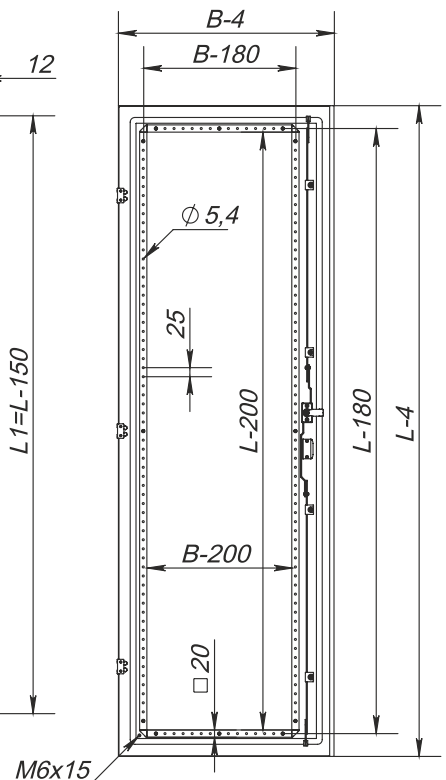

Front view

Left-side view, section

Mounting plate

Door, view from the inside

Top view, section (without the top panel)

| Dimensions (Enclosure) | | | Dimensions (Mounting plate) | | Useful Depth, mm | Weight, kg | Order No. |
|------------------------|-------------|-------------|-----------------------------|--------------|------------------|------------|-------------|
| Height L, mm | Width B, mm | Depth C, mm | Height L1, mm | Width B1, mm | | | |
| 1600 | 600 | 400 | 1450 | 514 | 383 | 62 | XMS66-1664 |
| 1800 | 600 | 400 | 1650 | 514 | 383 | 68 | XMS66-1864 |
| 1800 | 800 | 400 | 1650 | 714 | 383 | 78 | XMS66-1884 |
| 1800 | 1000 | 400 | 1650 | 914 | 383 | 90 | XMS66-18104 |
| 2000 | 600 | 400 | 1850 | 514 | 383 | 74 | XMS66-2064 |
| 2000 | 800 | 400 | 1850 | 714 | 383 | 87 | XMS66-2084 |
| 2000 | 800 | 600 | 1850 | 714 | 583 | 97 | XMS66-2086 |