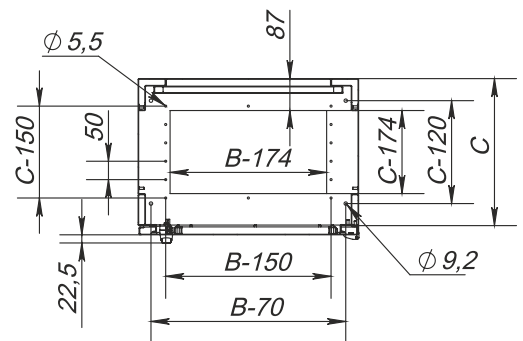

Front view

Left-side view, section

Mounting plate

Door, view from the inside

Top view, section (without the top panel)

| Dimensions (Enclosure) | | | Dimensions (Mounting plate) | | Useful Depth, mm | Weight, kg | Order No. |
|------------------------|-------------|-------------|-----------------------------|--------------|------------------|------------|-------------|
| Height L, mm | Width B, mm | Depth C, mm | Height L1, mm | Width B1, mm | | | |
| 1600 | 600 | 400 | 1450 | 514 | 383 | 62 | XMS66-1664 |
| 1800 | 600 | 400 | 1650 | 514 | 383 | 68 | XMS66-1864 |
| 1800 | 800 | 400 | 1650 | 714 | 383 | 78 | XMS66-1884 |
| 1800 | 1000 | 400 | 1650 | 914 | 383 | 90 | XMS66-18104 |
| 2000 | 600 | 400 | 1850 | 514 | 383 | 74 | XMS66-2064 |
| 2000 | 800 | 400 | 1850 | 714 | 383 | 87 | XMS66-2084 |
| 2000 | 800 | 600 | 1850 | 714 | 583 | 97 | XMS66-2086 |