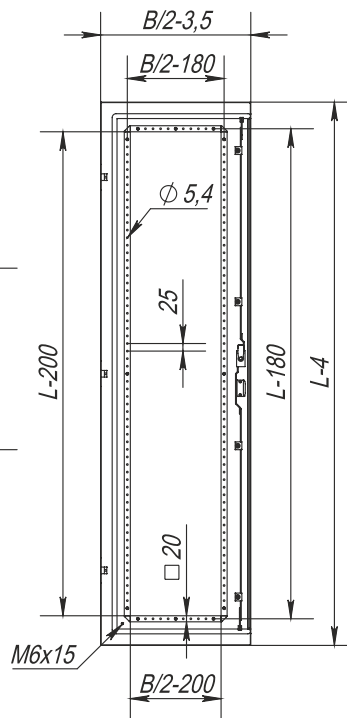

Front view

Left-side view, section

Mounting plate

Right Door, view from the inside

Left Door, view from the inside

Top view, section (without the top panel)

Dimensions (Enclosure)			Dimensions (Mounting plate)		Useful Depth, mm	Weight, kg	Order No.
Height L, mm	Width B, mm	Depth C, mm	Height L1, mm	Width B1, mm			
1800	1000	400	1650	914	383	90	XMD55-18104
1800	1000	600	1650	914	583	100	XMD55-18106
2000	1000	400	1850	914	383	98	XMD55-20104
2000	1000	600	1850	914	583	110	XMD55-20106