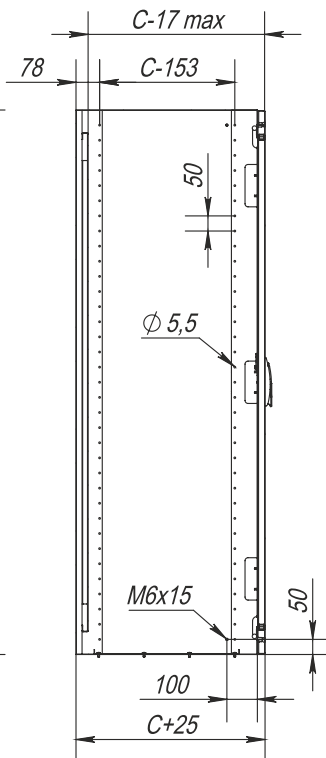

Front view

Left-side view, section

Mounting plate

Right Door, view from the inside

Left Door, view from the inside

Top view, section (without the top panel)

Dimensions (Enclosure)			Dimensions (Mounting plate)		Useful Depth, mm	Weight, kg	Order No.
Height L, mm	Width B, mm	Depth C, mm	Height L1, mm	Width B1, mm			
1800	1000	400	1650	914	383	90	XMD55-18104
1800	1000	600	1650	914	583	100	XMD55-18106
2000	1000	400	1850	914	383	98	XMD55-20104
2000	1000	600	1850	914	583	110	XMD55-20106