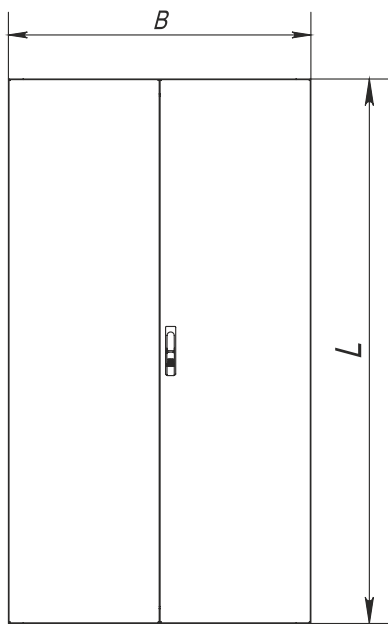

Front view

Left-side view, section

Mounting plate

Right Door, view from the inside

Left Door, view from the inside

Top view, section (without the top panel)

Dimensions (Enclosure)			Dimensions (Mounting plate)		Useful Depth, mm	Weight, kg	Order No.
Height L, mm	Width B, mm	Depth C, mm	Height L1, mm	Width B1, mm			
1800	1000	400	1650	914	383	90	XMD55-18104
1800	1000	600	1650	914	583	100	XMD55-18106
2000	1000	400	1850	914	383	98	XMD55-20104
2000	1000	600	1850	914	583	110	XMD55-20106