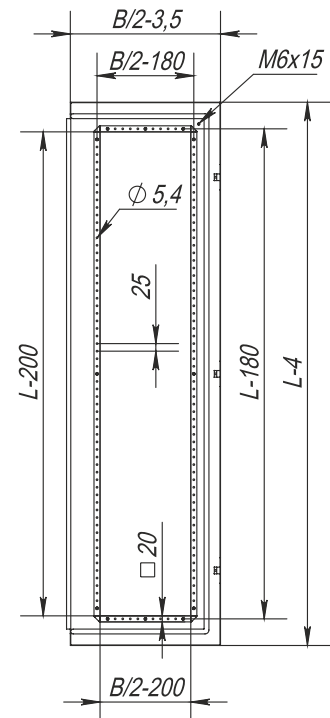

Front view

Left-side view, section

Mounting plate

Right Door, view from the inside

Left Door, view from the inside

Top view, section (without the top panel)

Dimensions (Enclosure)			Dimensions (Mounting plate)		Useful Depth, mm	Weight, kg	Order No.
Height L, mm	Width B, mm	Depth C, mm	Height L1, mm	Width B1, mm			
1800	1000	400	1650	914	383	90	XMD55-18104
1800	1000	600	1650	914	583	100	XMD55-18106
2000	1000	400	1850	914	383	98	XMD55-20104
2000	1000	600	1850	914	583	110	XMD55-20106