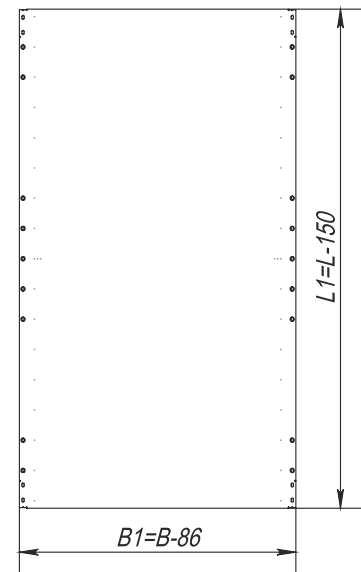

Front view

Left-side view, section

Mounting plate

Right Door, view from the inside

Left Door, view from the inside

Top view, section (without the top panel)

Dimensions (Enclosure)			Dimensions (Mounting plate)		Useful Depth, mm	Weight, kg	Order No.
Height L, mm	Width B, mm	Depth C, mm	Height L1, mm	Width B1, mm			
1800	1000	400	1650	914	383	90	XMD55-18104
1800	1000	600	1650	914	583	100	XMD55-18106
2000	1000	400	1850	914	383	98	XMD55-20104
2000	1000	600	1850	914	583	110	XMD55-20106