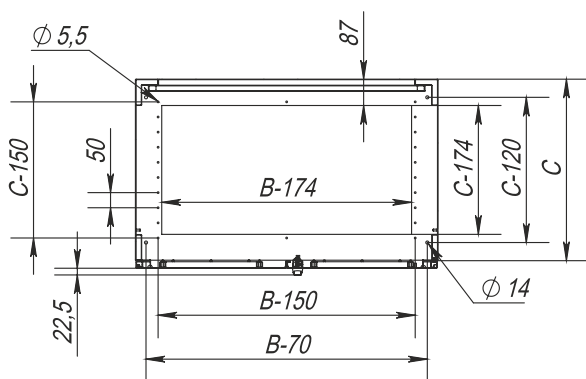

Front view

Left-side view, section

Mounting plate

Right Door, view from the inside

Left Door, view from the inside

Top view, section (without the top panel)

Dimensions (Enclosure)			Dimensions (Mounting plate)		Useful Depth, mm	Weight, kg	Order No.
Height L, mm	Width B, mm	Depth C, mm	Height L1, mm	Width B1, mm			
1800	1000	400	1650	914	383	90	XMD55-18104
1800	1000	600	1650	914	583	100	XMD55-18106
2000	1000	400	1850	914	383	98	XMD55-20104
2000	1000	600	1850	914	583	110	XMD55-20106