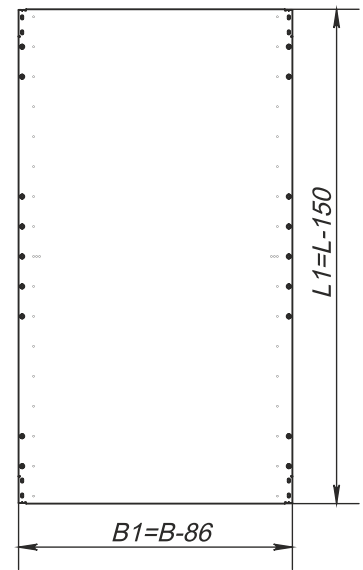

Front view

Left-side view, section

Mounting plate

Right Door, view from the inside

Left Door, view from the inside

Top view, section (without the top panel)

Dimensions (Enclosure)			Dimensions (Mounting plate)		Useful Depth, mm	Weight, kg	Order No.
Height L, mm	Width B, mm	Depth C, mm	Height L1, mm	Width B1, mm			
1600	1200	400	1450	1114	376	85	XMDS55-16124
1800	1200	400	1650	1114	376	93	XMDS55-18124
2000	1200	400	1850	1114	376	101	XMDS55-20124