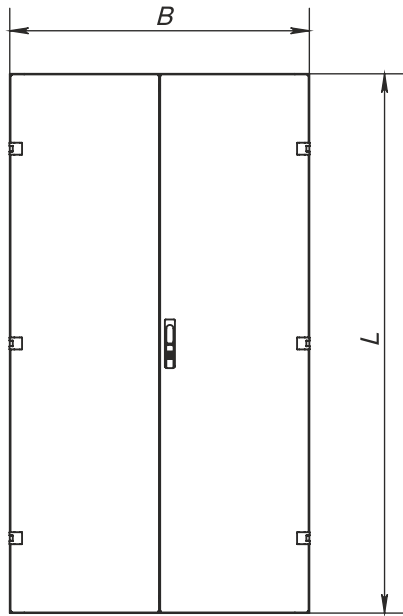

Front view

Left-side view, section

Mounting plate

Right Door, view from the inside

Left Door, view from the inside

Top view, section (without the top panel)

Dimensions (Enclosure)			Dimensions (Mounting plate)		Useful Depth, mm	Weight, kg	Order No.
Height L, mm	Width B, mm	Depth C, mm	Height L1, mm	Width B1, mm			
1600	1200	400	1450	1114	376	85	XMDS55-16124
1800	1200	400	1650	1114	376	93	XMDS55-18124
2000	1200	400	1850	1114	376	101	XMDS55-20124