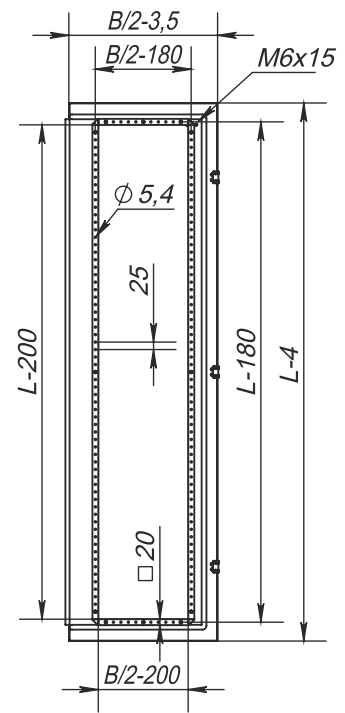

Front view

Left-side view, section

Mounting plate

Right Door, view from the inside

Left Door, view from the inside

Top view, section (without the top panel)

Dimensions (Enclosure)			Dimensions (Mounting plate)		Useful Depth, mm	Weight, kg	Order No.
Height L, mm	Width B, mm	Depth C, mm	Height L1, mm	Width B1, mm			
1600	1200	400	1450	1114	376	85	XMDS55-16124
1800	1200	400	1650	1114	376	93	XMDS55-18124
2000	1200	400	1850	1114	376	101	XMDS55-20124