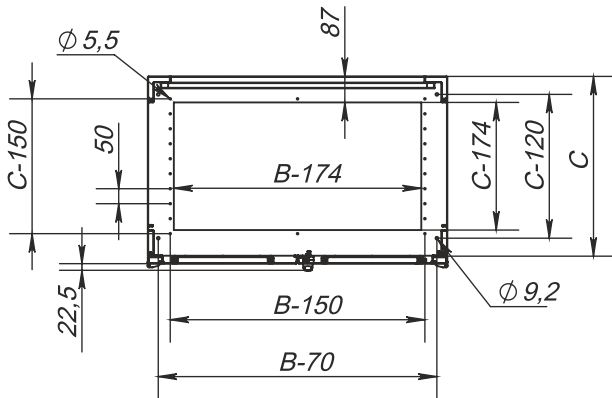

Front view

Left-side view, section

Mounting plate

Right Door, view from the inside

Left Door, view from the inside

Top view, section (without the top panel)

Dimensions (Enclosure)			Dimensions (Mounting plate)		Useful Depth, mm	Weight, kg	Order No.
Height L, mm	Width B, mm	Depth C, mm	Height L1, mm	Width B1, mm			
1600	1200	400	1450	1114	376	85	XMDS55-16124
1800	1200	400	1650	1114	376	93	XMDS55-18124
2000	1200	400	1850	1114	376	101	XMDS55-20124