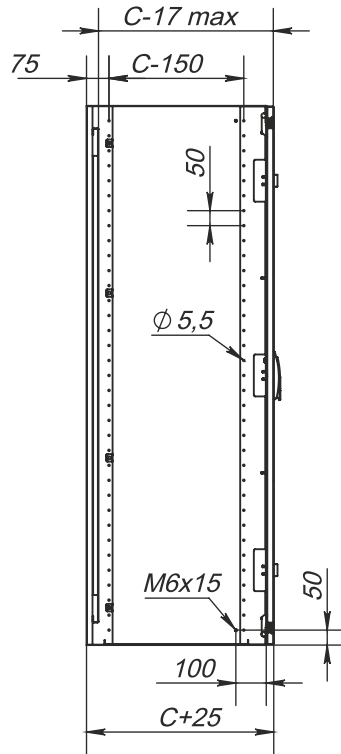

Front view

Left-side view, section

Mounting plate

Right Door, view from the inside

Left Door, view from the inside

Top view, section (without the top panel)

Dimensions (Enclosure)			Dimensions (Mounting plate)		Useful Depth, mm	Weight, kg	Order No.
Height L, mm	Width B, mm	Depth C, mm	Height L1, mm	Width B1, mm			
1600	1200	400	1450	1114	376	85	XMDS55-16124
1800	1200	400	1650	1114	376	93	XMDS55-18124
2000	1200	400	1850	1114	376	101	XMDS55-20124