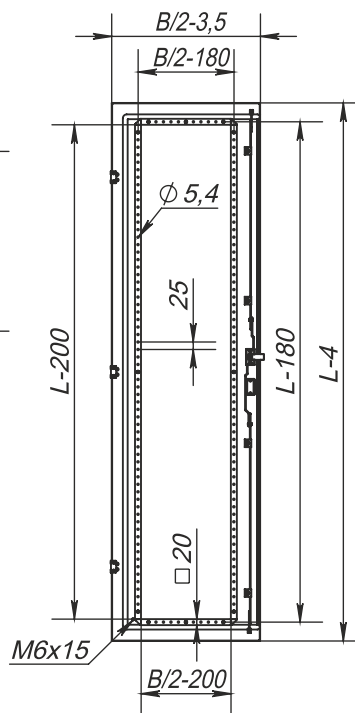

Front view

Left-side view, section

Mounting plate

Right Door, view from the inside

Left Door, view from the inside

Top view, section (without the top panel)

Dimensions (Enclosure)			Dimensions (Mounting plate)		Useful Depth, mm	Weight, kg	Order No.
Height L, mm	Width B, mm	Depth C, mm	Height L1, mm	Width B1, mm			
1600	1200	400	1450	1114	376	85	XMDS55-16124
1800	1200	400	1650	1114	376	93	XMDS55-18124
2000	1200	400	1850	1114	376	101	XMDS55-20124