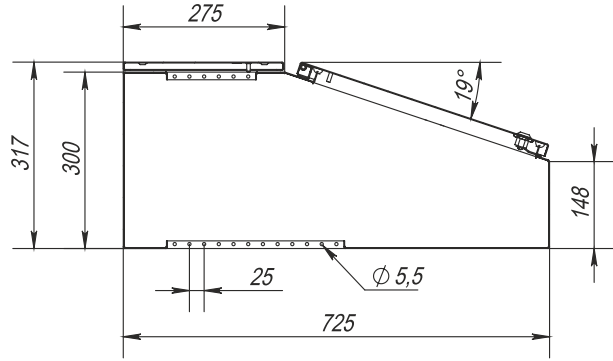

Front view

Left-side view, section

Top view (without the top panel)

Top view, section

Front panel, view from the inside

Dimensions (Enclosure)			Cable-entry panel		Useful Depth, mm	Number (Lock)	Weight, kg	Order No.	
Height L, mm	Width B, mm	Depth C, mm	Height L1, mm	Width B1, mm					
300	600	725	-	-	-	2	19	XLPU-M367	XLSPU-M367
300	800	725	-	-	-	2	23	XLPU-M387	XLSPU-M387
300	1000	725	-	-	-	2	28	XLPU-M3107	XLSPU-M3107
300	1200	725	-	-	-	2	33	XLPU-M3127	XLSPU-M3127
300	1400	725	-	-	-	2	39	XLPU-M3147	XLSPU-M3147
300	1600	725	-	-	-	2	45	XLPU-M3167	XLSPU-M3167