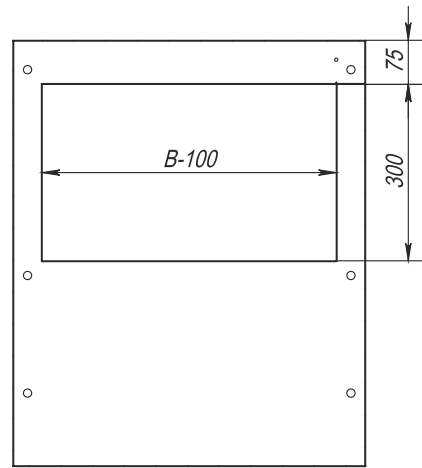

Front view

Left-side view, section

Top view (without the top panel)

Top view, section

Front panel, view from the inside

Dimensions (Enclosure)			Cable-entry panel		Useful Depth, mm	Number (Lock)	Weight, kg	Order No.	
Height L, mm	Width B, mm	Depth C, mm	Height L1, mm	Width B1, mm					
300	600	725	-	-	-	2	19	XLPU-M367	XLSPU-M367
300	800	725	-	-	-	2	23	XLPU-M387	XLSPU-M387
300	1000	725	-	-	-	2	28	XLPU-M3107	XLSPU-M3107
300	1200	725	-	-	-	2	33	XLPU-M3127	XLSPU-M3127
300	1400	725	-	-	-	2	39	XLPU-M3147	XLSPU-M3147
300	1600	725	-	-	-	2	45	XLPU-M3167	XLSPU-M3167