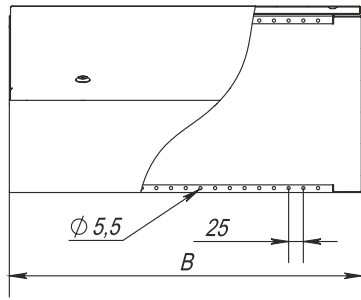

Front view

Left-side view, section

Top view (without the top panel)

Top view, section

Front panel, view from the inside

Dimensions (Enclosure)			Cable-entry panel		Useful Depth, mm	Number (Lock)	Weight, kg	Order No.	
Height L, mm	Width B, mm	Depth C, mm	Height L1, mm	Width B1, mm					
300	600	725	-	-	-	2	19	XLPU-M367	XLSPU-M367
300	800	725	-	-	-	2	23	XLPU-M387	XLSPU-M387
300	1000	725	-	-	-	2	28	XLPU-M3107	XLSPU-M3107
300	1200	725	-	-	-	2	33	XLPU-M3127	XLSPU-M3127
300	1400	725	-	-	-	2	39	XLPU-M3147	XLSPU-M3147
300	1600	725	-	-	-	2	45	XLPU-M3167	XLSPU-M3167