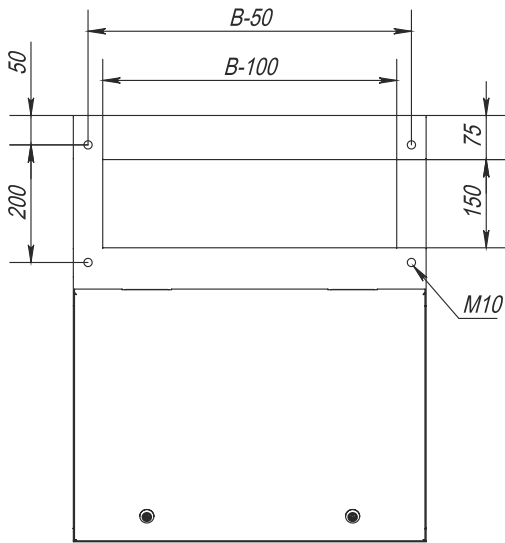

Front view

Left-side view, section

Top view (without the top panel)

Top view, section

Front panel, view from the inside

Dimensions (Enclosure)			Cable-entry panel		Useful Depth, mm	Number (Lock)	Weight, kg	Order No.	
Height L, mm	Width B, mm	Depth C, mm	Height L1, mm	Width B1, mm					
300	600	725	-	-	-	2	19	XLPU-M367	XLSPU-M367
300	800	725	-	-	-	2	23	XLPU-M387	XLSPU-M387
300	1000	725	-	-	-	2	28	XLPU-M3107	XLSPU-M3107
300	1200	725	-	-	-	2	33	XLPU-M3127	XLSPU-M3127
300	1400	725	-	-	-	2	39	XLPU-M3147	XLSPU-M3147
300	1600	725	-	-	-	2	45	XLPU-M3167	XLSPU-M3167