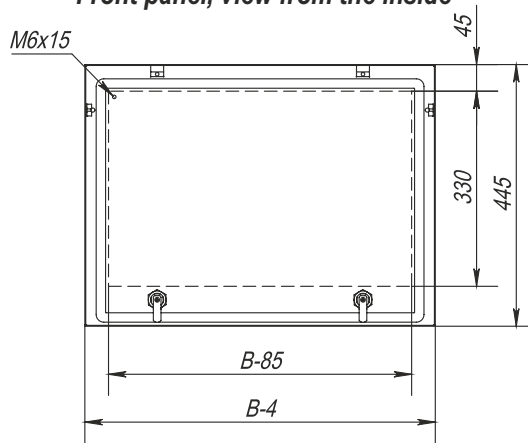

Front view

Left-side view, section

Top view (without the top panel)

Top view, section

Front panel, view from the inside

Dimensions (Enclosure)			Cable-entry panel		Useful Depth, mm	Number (Lock)	Weight, kg	Order No.	
Height L, mm	Width B, mm	Depth C, mm	Height L1, mm	Width B1, mm					
300	600	725	-	-	-	2	19	XLPU-M367	XLSPU-M367
300	800	725	-	-	-	2	23	XLPU-M387	XLSPU-M387
300	1000	725	-	-	-	2	28	XLPU-M3107	XLSPU-M3107
300	1200	725	-	-	-	2	33	XLPU-M3127	XLSPU-M3127
300	1400	725	-	-	-	2	39	XLPU-M3147	XLSPU-M3147
300	1600	725	-	-	-	2	45	XLPU-M3167	XLSPU-M3167