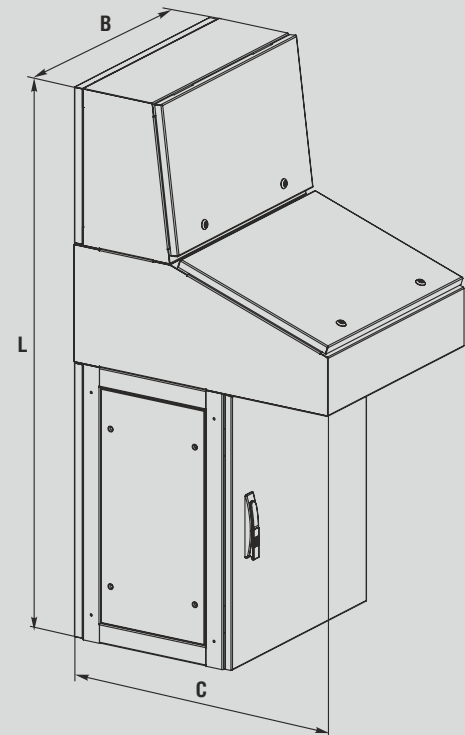

## Technical characteristics

- Protection degree:** IP55, IK10
- Type of construction:** sectional
- Material:** sheet steel
- Surface:** RAL 7035 structured powder coating
- Sealing:** all-round foamed-in PU seal
- Supply includes:**
- Top part XLPUI-UP:** enclosure, cover with locks on hinges with a side or top hinge plate (incl. a cover clamp), back wall, cut-out for cable entry, key, packing
- Middle part XLPUI-M:** enclosure, table-top on hinges behind and locks, 2 clamps with automatic fixing, a cover of the top cut-out. Cut-out for cable entry, key, packing
- Lower part XLPUI-DN:** enclosure from above is open, door is single or double with lock, mounting plate. Open basis for cable entry, back wall, side walls, grounding wires, key, packing.
- Options:** special coloring, special dimensions
- Accessories:** detailed information look **System Accessories**
- Drawing:** page №110, 111, 112

Height L, mm	Width B, mm	Depth C, mm	Order No.
<b>Top part XLPUI-UP</b>			
400	600	300	<b>XLPU-UP462</b>
400	800	300	<b>XLPU-UP482</b>
400	1000	300	<b>XLPU-UP4102</b>
400	1200	300	<b>XLPU-UP4122</b>
400	1400	300	<b>XLPU-UP4142</b>
400	1600	300	<b>XLPU-UP4162</b>
<b>Middle part XLPUI-M</b>			
300	600	700	<b>XLPU-M367</b>
300	800	700	<b>XLPU-M387</b>
300	1000	700	<b>XLPU-M3107</b>
300	1200	700	<b>XLPU-M3127</b>
300	1400	700	<b>XLPU-M3147</b>
300	1600	700	<b>XLPU-M3167</b>
<b>Lower part XLPUI-DN</b>			
700	600	400	<b>XLPU-DN764</b>
700	600	600	<b>XLPU-DN766</b>
700	800	400	<b>XLPU-DN784</b>
700	800	600	<b>XLPU-DN786</b>
700	1000	400	<b>XLPU-DN7104</b>
700	1000	600	<b>XLPU-DN7106</b>
700	1200	400	<b>XLPU-DN7124</b>
700	1200	600	<b>XLPU-DN7126</b>
700	1400	400	<b>XLPU-DN7144</b>
700	1400	600	<b>XLPU-DN7146</b>
700	1600	400	<b>XLPU-DN7164</b>
700	1600	600	<b>XLPU-DN7166</b>