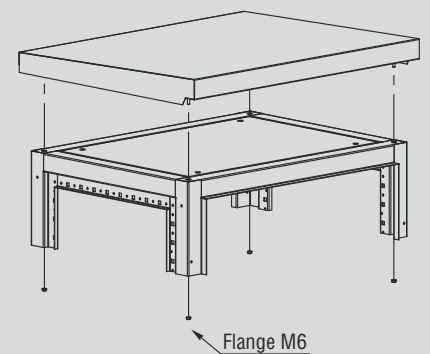

## Rain roof made of stainless steel XLS-DK, LS-DK

Order No.	Dimensions (enclosure)		Dimensions (rain roof)		Weight, kg	Packaging unit, piece
	Width, mm	Depth, mm	B, mm	C, mm		
XLS-DK64	600	400	620	470	3,61	1
XLS-DK66	600	600	620	670	4,81	1
XLS-DK84	800	400	820	470	4,96	1
XLS-DK86	800	600	820	670	6,61	1
XLS-DK104	1000	400	1020	470	6,73	1
XLS-DK106	1000	600	1020	670	8,42	1
XLS-DK124	1200	400	1220	470	8,55	1
XLS-DK126	1200	600	1220	670	10,69	1

Order No.	Dimensions (enclosure)		Dimensions (rain roof)		Weight, kg	Packaging unit, piece
	Width, mm	Depth, mm	B, mm	C, mm		
LS-DK62	600	250	610	275	1,92	1
LS-DK63	600	320	610	345	2,38	1
LS-DK64	600	400	610	425	3,06	1
LS-DK82	800	250	810	275	2,44	1
LS-DK83	800	320	810	345	3,02	1
LS-DK84	800	400	810	425	3,85	1

### Technical characteristics

<b>Material:</b>	Stainless steel (AISI304)
<b>Surface:</b>	brushed, grain 180
<b>Supply includes:</b>	Roof + installation set, packaging