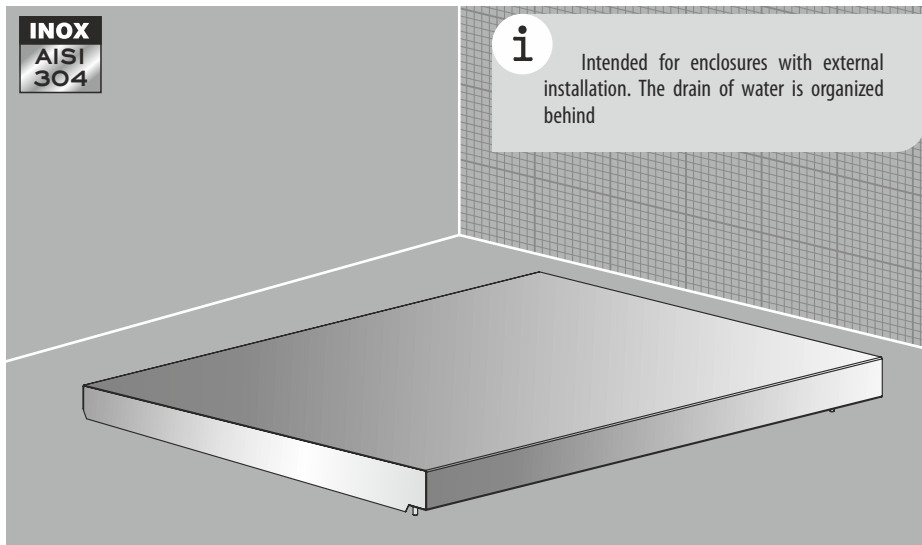

## Rain roof made of stainless steel XLS-DK, LS-DK

Order No.	Dimensions (enclosure)		Dimensions (rain roof)		Weight, kg	Packaging unit, piece
	Width, mm	Depth, mm	B, mm	C, mm		
XLS-DK64	600	400	620	470	3,61	1
XLS-DK66	600	600	620	670	4,81	1
XLS-DK84	800	400	820	470	4,96	1
XLS-DK86	800	600	820	670	6,61	1
XLS-DK104	1000	400	1020	470	6,73	1
XLS-DK106	1000	600	1020	670	8,42	1
XLS-DK124	1200	400	1220	470	8,55	1
XLS-DK126	1200	600	1220	670	10,69	1

Order No.	Dimensions (enclosure)		Dimensions (rain roof)		Weight, kg	Packaging unit, piece
	Width, mm	Depth, mm	B, mm	C, mm		
LS-DK62	600	250	610	275	1,92	1
LS-DK63	600	320	610	345	2,38	1
LS-DK64	600	400	610	425	3,06	1
LS-DK82	800	250	810	275	2,44	1
LS-DK83	800	320	810	345	3,02	1
LS-DK84	800	400	810	425	3,85	1

### Technical characteristics

<b>Material:</b>	Stainless steel (AISI304)
<b>Surface:</b>	brushed, grain 180
<b>Supply includes:</b>	Roof + installation set, packaging