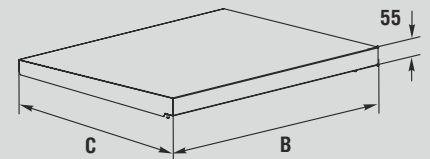

## Rain roof made of stainless steel XLS-DK, LS-DK

Order No.	Dimensions (enclosure)		Dimensions (rain roof)		Weight, kg	Packaging unit, piece
	Width, mm	Depth, mm	B, mm	C, mm		
XLS-DK64	600	400	620	470	3,61	1
XLS-DK66	600	600	620	670	4,81	1
XLS-DK84	800	400	820	470	4,96	1
XLS-DK86	800	600	820	670	6,61	1
XLS-DK104	1000	400	1020	470	6,73	1
XLS-DK106	1000	600	1020	670	8,42	1
XLS-DK124	1200	400	1220	470	8,55	1
XLS-DK126	1200	600	1220	670	10,69	1

Order No.	Dimensions (enclosure)		Dimensions (rain roof)		Weight, kg	Packaging unit, piece
	Width, mm	Depth, mm	B, mm	C, mm		
LS-DK62	600	250	610	275	1,92	1
LS-DK63	600	320	610	345	2,38	1
LS-DK64	600	400	610	425	3,06	1
LS-DK82	800	250	810	275	2,44	1
LS-DK83	800	320	810	345	3,02	1
LS-DK84	800	400	810	425	3,85	1

### Technical characteristics

<b>Material:</b>	Stainless steel (AISI304)
<b>Surface:</b>	brushed, grain 180
<b>Supply includes:</b>	Roof + installation set, packaging