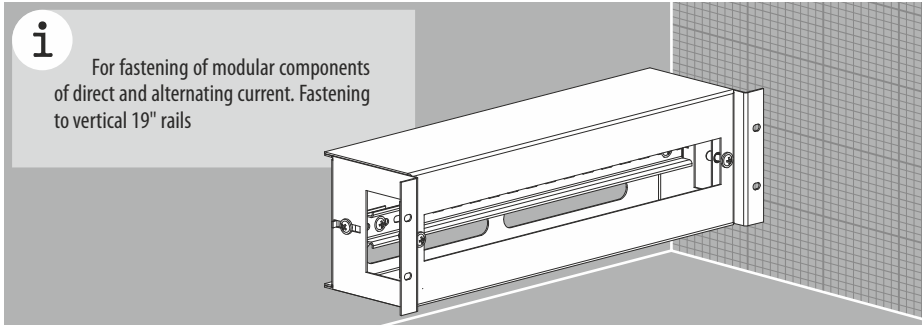

Distribution box KR

Technical characteristics

Material: steel
Surface: powder-coated RAL 7035
Supply includes: distribution box, DIN rail + installation kit, packaging

Order No.	Montage-Height, HE	Number (modules)	Packaging Unit, piece
KR	3	18	1