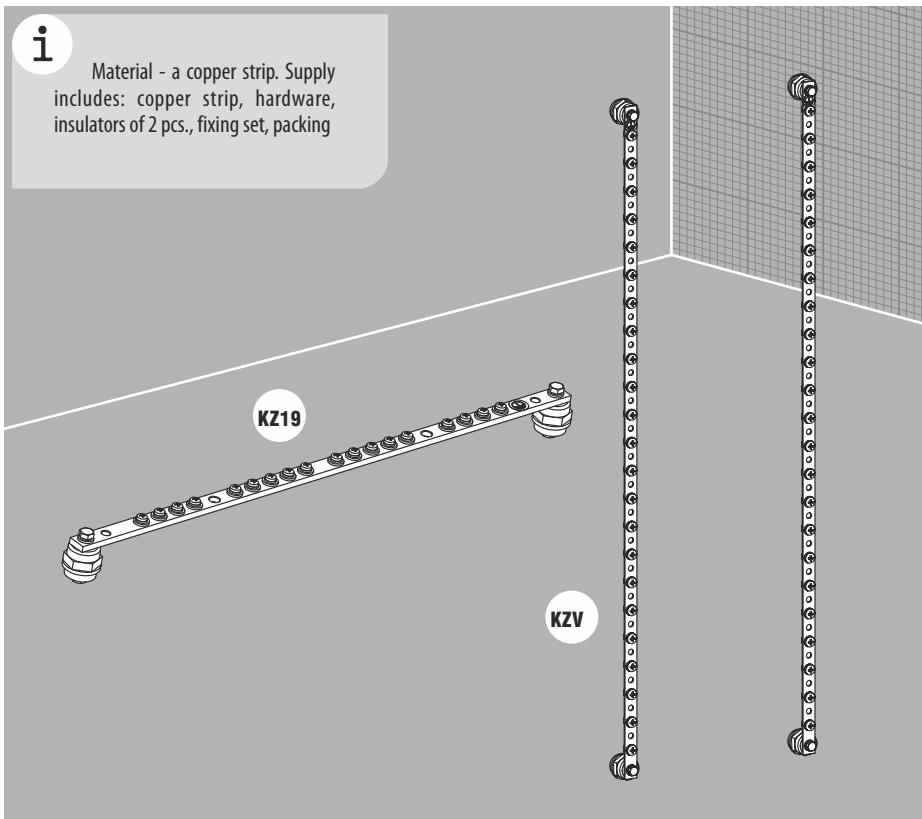

Distribution box KR

Technical characteristics

Material: steel
Surface: powder-coated RAL 7035
Supply includes: distribution box, DIN rail + installation kit, packaging

Order No.	Montage-Height, HE	Number (modules)	Packaging Unit, piece
KR	3	18	1

Grounding KZ19, KZV

Order No.	Number (connection)	Packaging Unit, piece
KZ19	18	1
KZV	90	2