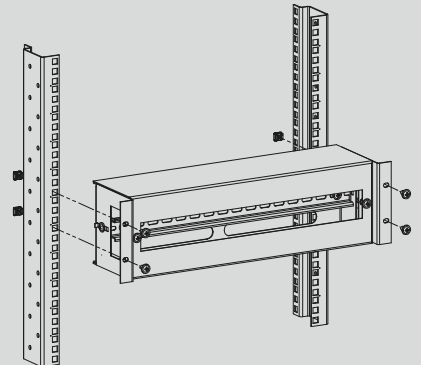

Distribution box KR

Technical characteristics

Material: steel
Surface: powder-coated RAL 7035
Supply includes: distribution box, DIN rail + installation kit, packaging

Order No.	Montage-Height, HE	Number (modules)	Packaging Unit, piece
KR	3	18	1

Grounding KZ19, KZV

Order No.	Number (connection)	Packaging Unit, piece
KZ19	18	1
KZV	90	2