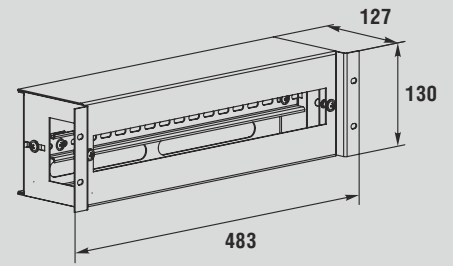

Distribution box KR

Technical characteristics

Material: steel
Surface: powder-coated RAL 7035
Supply includes: distribution box, DIN rail + installation kit, packaging

Order No.	Montage-Height, HE	Number (modules)	Packaging Unit, piece
KR	3	18	1

Grounding KZ19, KZV

Order No.	Number (connection)	Packaging Unit, piece
KZ19	18	1
KZV	90	2