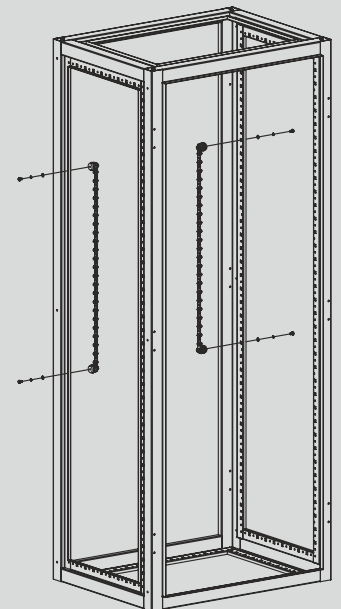

Distribution box KR

Technical characteristics

Material: steel
Surface: powder-coated RAL 7035
Supply includes: distribution box, DIN rail + installation kit, packaging

Order No.	Montage-Height, HE	Number (modules)	Packaging Unit, piece
KR	3	18	1

Grounding KZ19, KZV

Order No.	Number (connection)	Packaging Unit, piece
KZ19	18	1
KZV	90	2