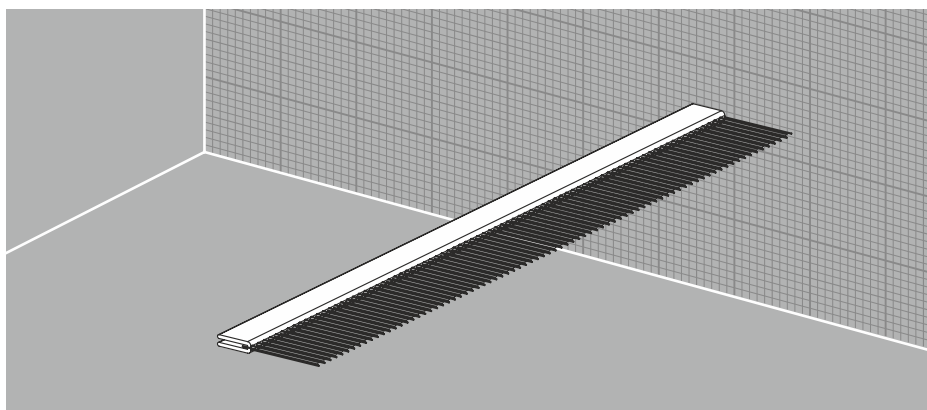

Edge protection ZK

i

For protection of cable wires in places of their passing through openings

Order No.	Packaging Unit, mm
ZK	750

Brushed cable entry KV

Order No.	Length, mm	Packaging Unit, piece
KV	2000	1