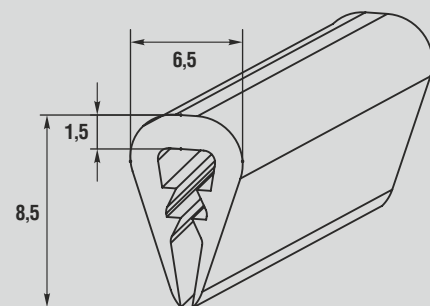

Edge protection ZK

i

For protection of cable wires in places of their passing through openings

Order No.	Packaging Unit, mm
ZK	750

Brushed cable entry KV

Order No.	Length, mm	Packaging Unit, piece
KV	2000	1